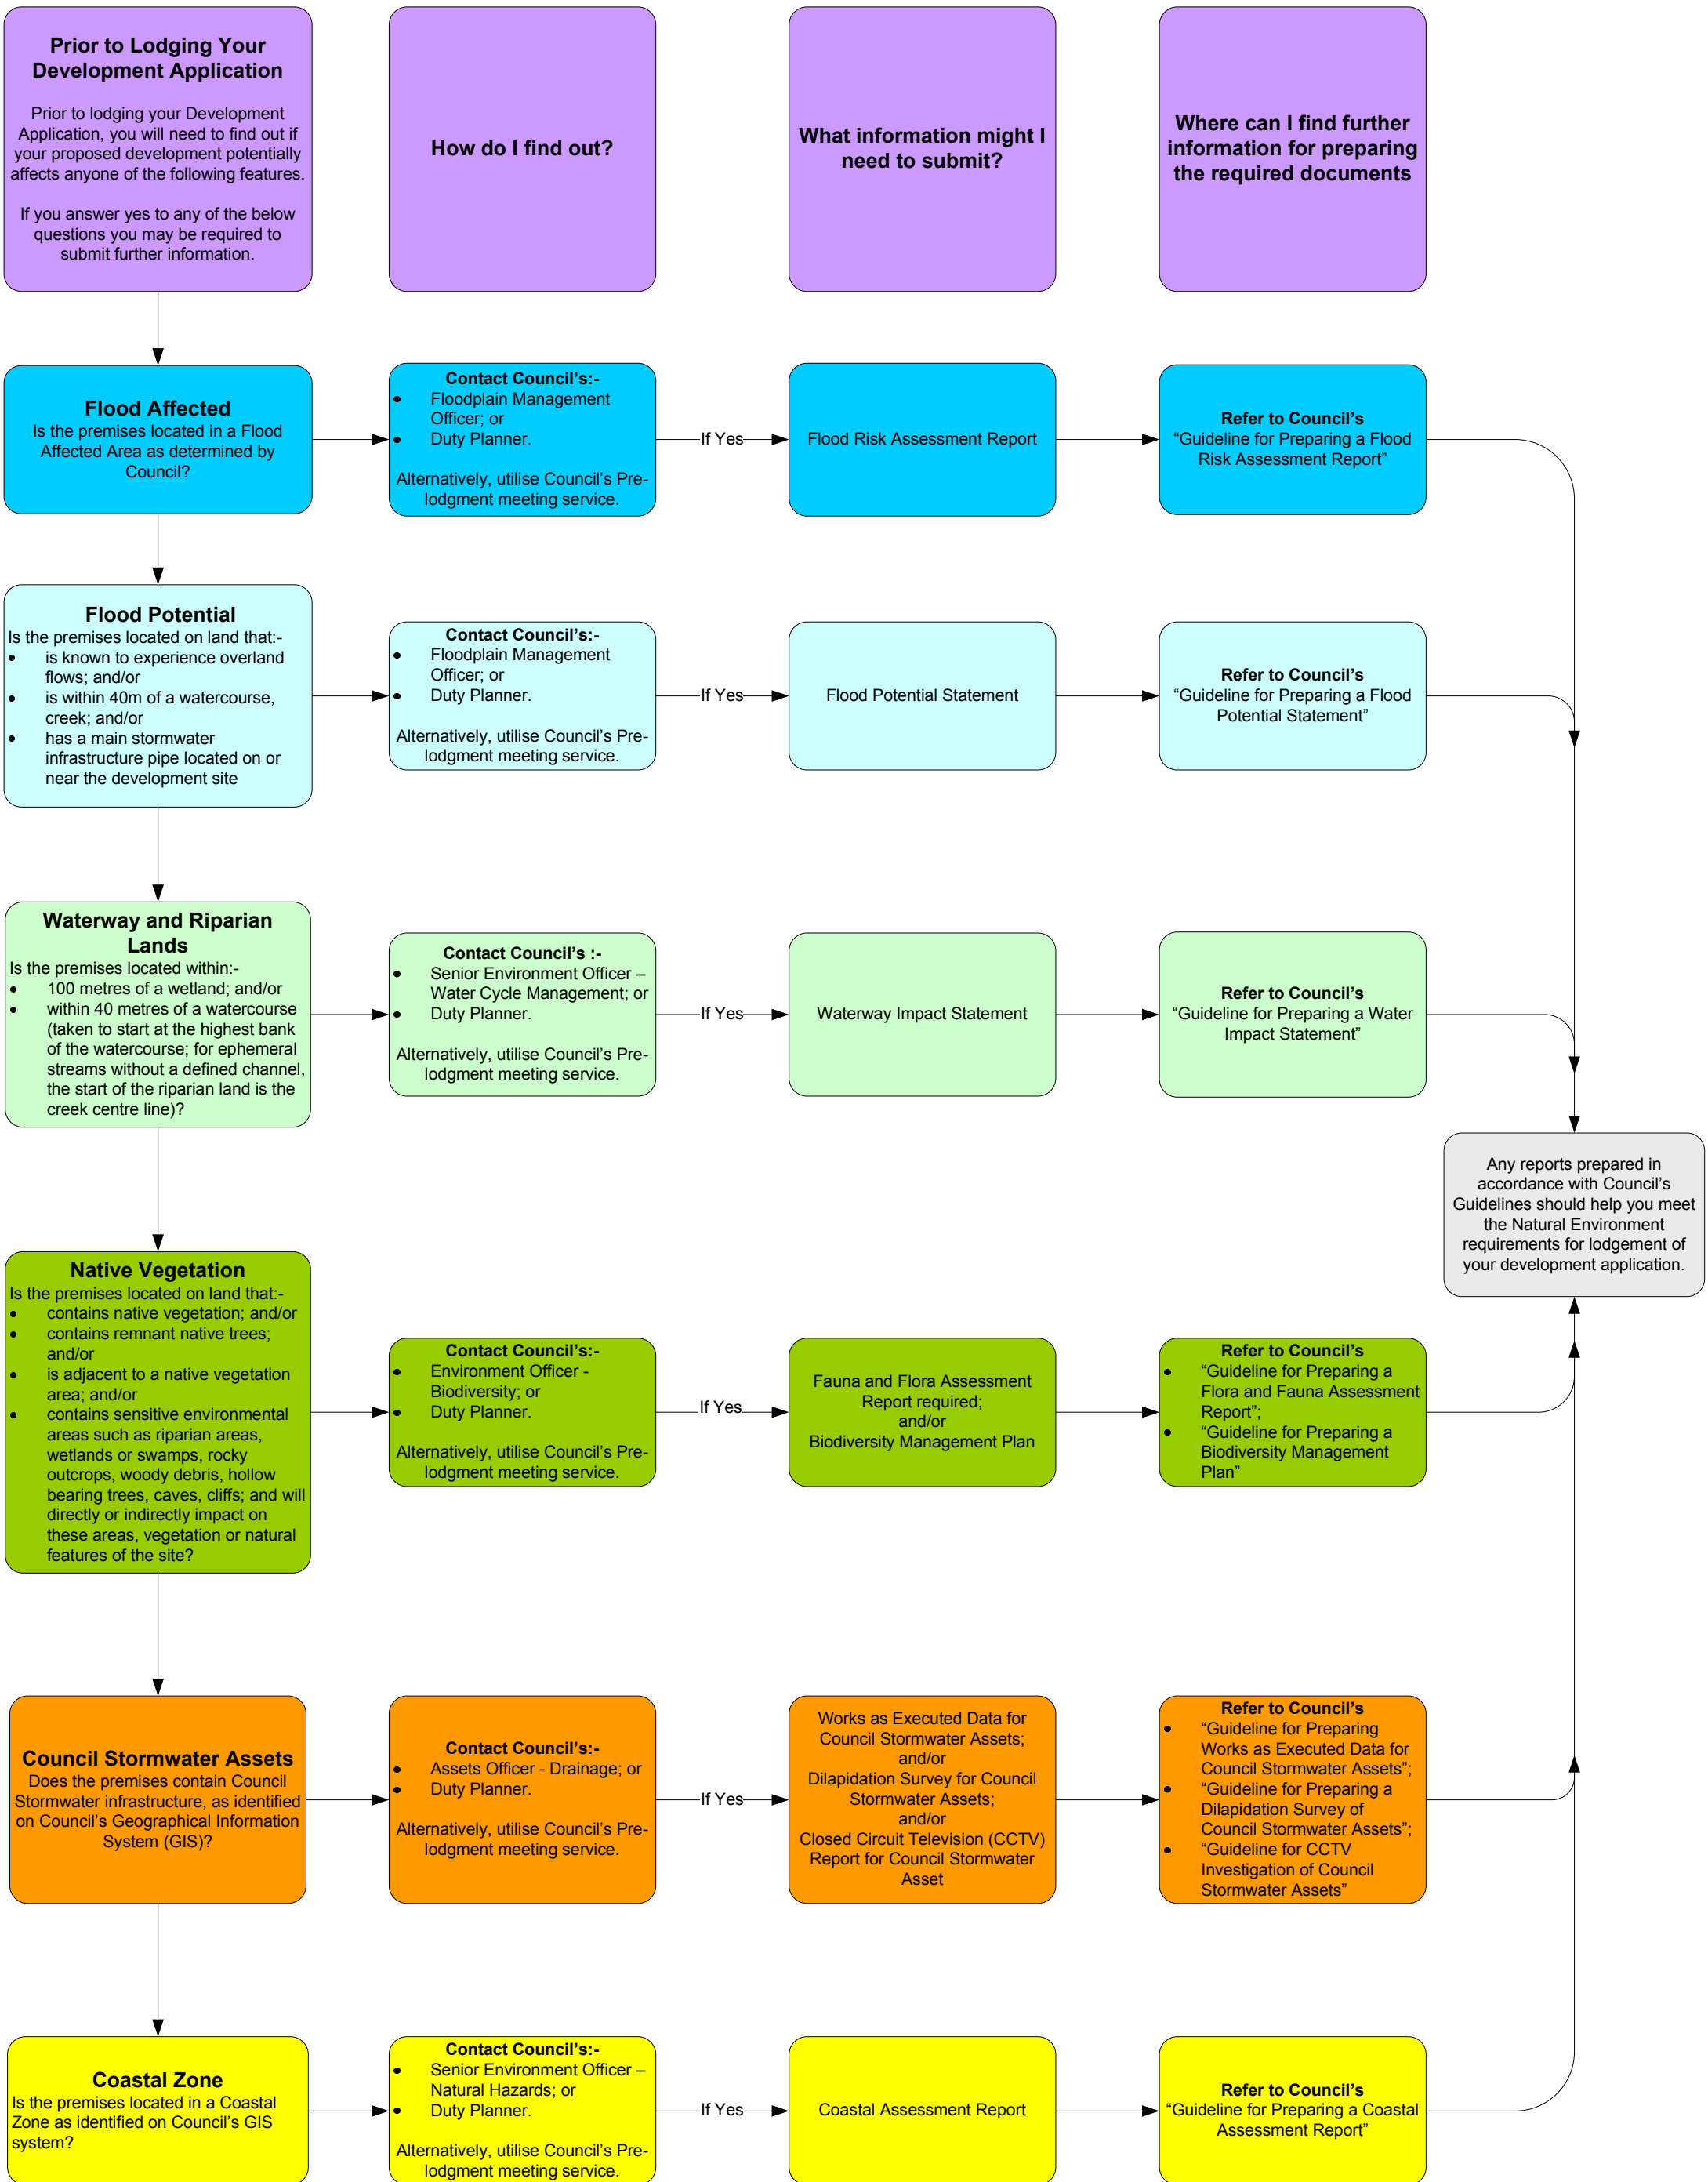

Natural Environment Requirements for Development Applications

For further information, please contact Council's Duty Planners or the Natural Environment Unit on 9942-2111.